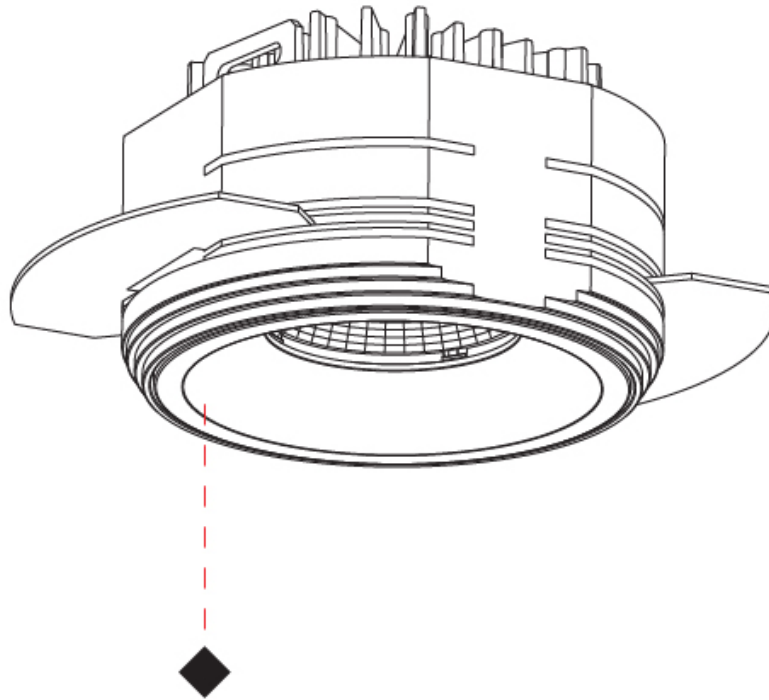

INVADER COMPACT TRIMLESS

A35809-

PROJECT	_____
TYPE	_____
SPECIFIER	_____
QUANTITY	_____
DATE	_____