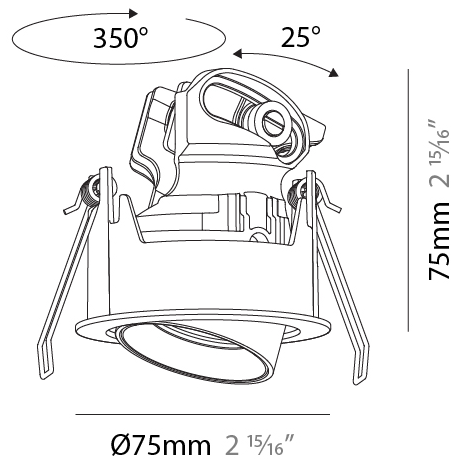

OPTICAL

Reflector°: [22 / 38 / 48](#)
 Adjustability: Rotational 350° / Tilt 25°
 Upon Request: Special Beam Angles

RATINGS AND CERTIFICATIONS

Certified By: Certified for North American Standards
 IP rating: IP40